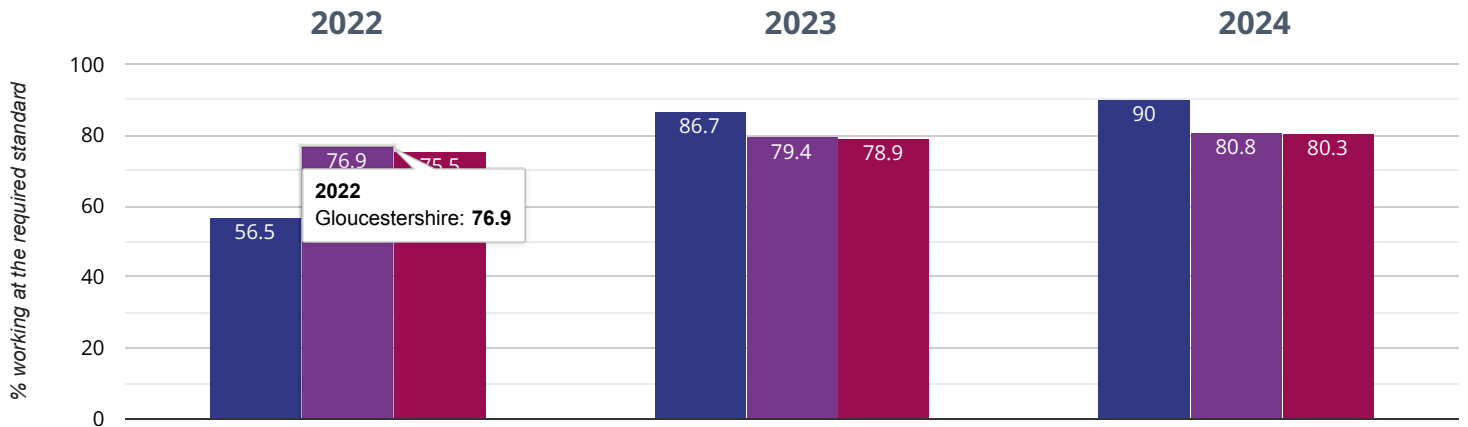

If you have any queries regarding the data within the Real Time Data graphs, please **contact your Local Authority**.

ASHCHURCH PRIMARY SCHOOL

Brought to you by [the NCER](#)

🎧 Year 1: Working At

90% in 2024

3.3% points rise since 2023

33.5% points rise since 2022

■ Ashchurch Primary School ■ Gloucestershire (235) ■ NCER National (16427)

Year 2: Working At

100% in 2024

0% change from 2023

100% points rise since 2022