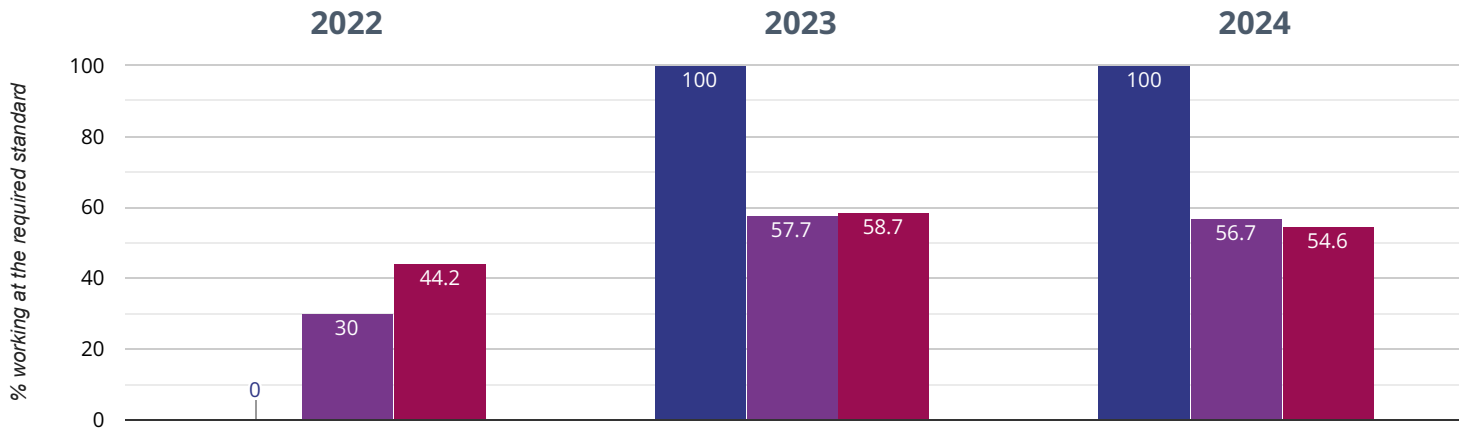

If you have any queries regarding the data within the Real Time Data graphs, please **contact your Local Authority**.

ASHCHURCH PRIMARY SCHOOL

Brought to you by [the NCER](#)

🎧 Year 1: Working At

90% in 2024

3.3% points rise since 2023

33.5% points rise since 2022

■ Ashchurch Primary School ■ Gloucestershire (235) ■ NCER National (16427)

Year 2: Working At

100% in 2024

0% change from 2023

100% points rise since 2022