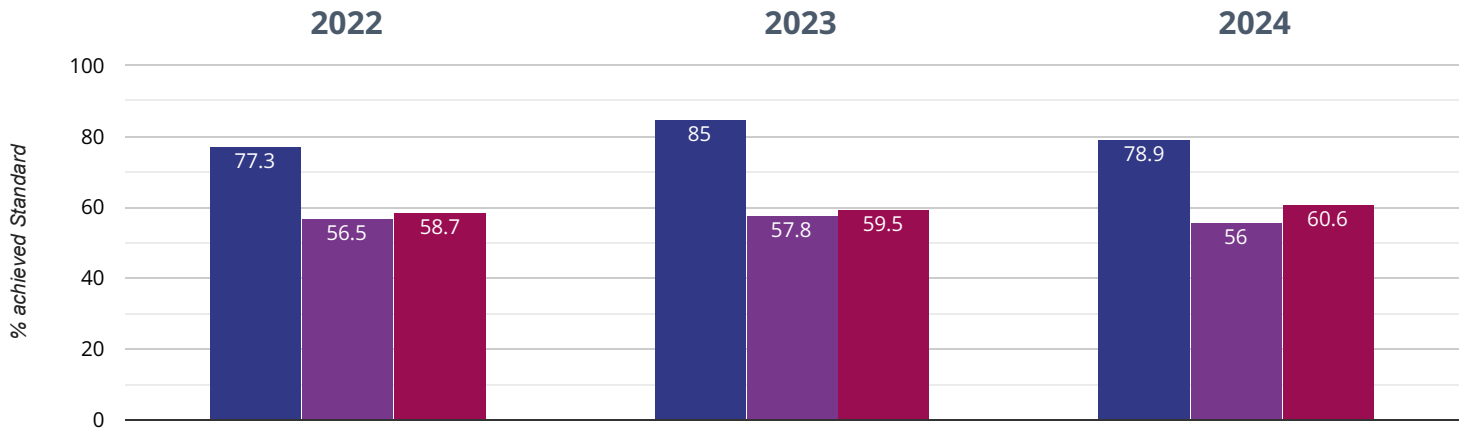

10% points rise since 2023

9.1% points rise since 2022

■ Ashchurch Primary School ■ Gloucestershire (234) ■ NCER National (16130)

? GPS - high attainers

57.9% in 2024

7.1% points drop since 2023

5.7% points drop since 2022

■ Ashchurch Primary School ■ Gloucestershire (234) ■ NCER National (16130)

? GPS - average scaled score

111 in 2024

0.7 points rise since 2023

0.7 points rise since 2022

■ Ashchurch Primary School ■ Gloucestershire (234) ■ NCER National (16130)

RWM - achieved standard

78.9% in 2024

6.1% points drop since 2023

1.6% points rise since 2022

Ashchurch Primary School Gloucestershire (234) NCER National (16130)

RWM - high attainers

5.3% in 2024

4.7% points drop since 2023