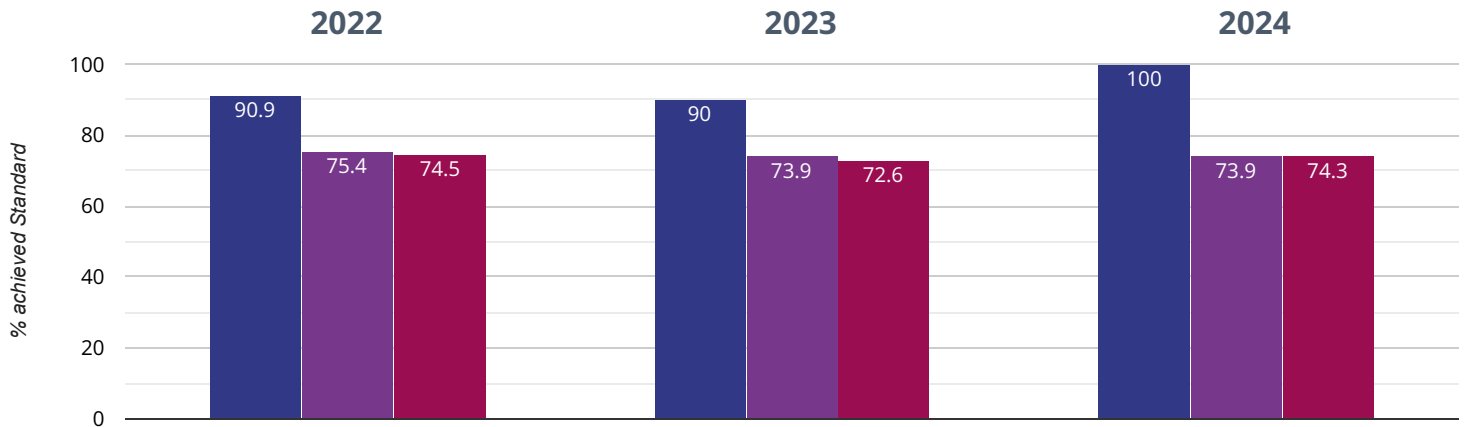

If you have any queries regarding the data within the Real Time Data graphs, please **contact your Local Authority.**

ASHCHURCH PRIMARY SCHOOL

Brought to you by *the NCER*

📖 Reading - achieved standard

100% in 2024

10% points rise since 2023

9.1% points rise since 2022

■ Ashchurch Primary School ■ Gloucestershire (234) ■ NCER National (16130)

Reading - high attainers

42.1% in 2024

22.9% points drop since 2023

5.7% points rise since 2022