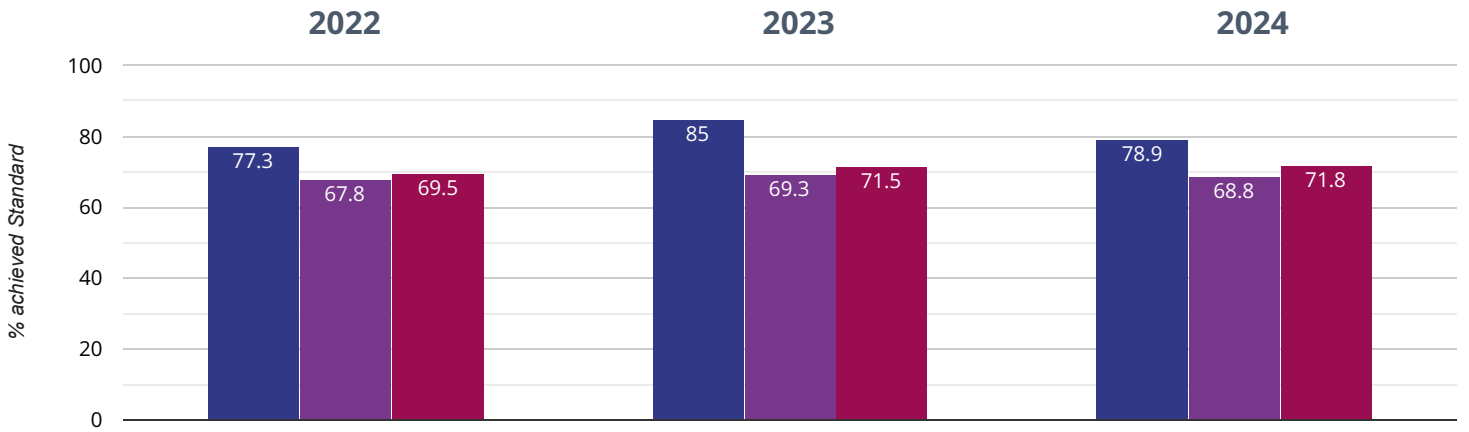

10% points rise since 2023

9.1% points rise since 2022

■ Ashchurch Primary School ■ Gloucestershire (234) ■ NCER National (16130)

Reading - high attainers

42.1% in 2024

22.9% points drop since 2023

5.7% points rise since 2022

■ Ashchurch Primary School ■ Gloucestershire (234) ■ NCER National (16130)

Reading - average scaled score

108.7 in 2024

1.5 points drop since 2023

1.3 points rise since 2022

■ Ashchurch Primary School ■ Gloucestershire (234) ■ NCER National (16130)

✎ Writing - achieved standard

78.9% in 2024

6.1% points drop since 2023

1.6% points rise since 2022

■ Ashchurch Primary School ■ Gloucestershire (234) ■ NCER National (16130)

✎ Writing - high attainers

15.8% in 2024

0.8% points rise since 2023

15.8% points rise since 2022

■ Ashchurch Primary School ■ Gloucestershire (234) ■ NCER National (16130)

+ Maths - achieved standard

100% in 2024

15% points rise since 2023

9.1% points rise since 2022