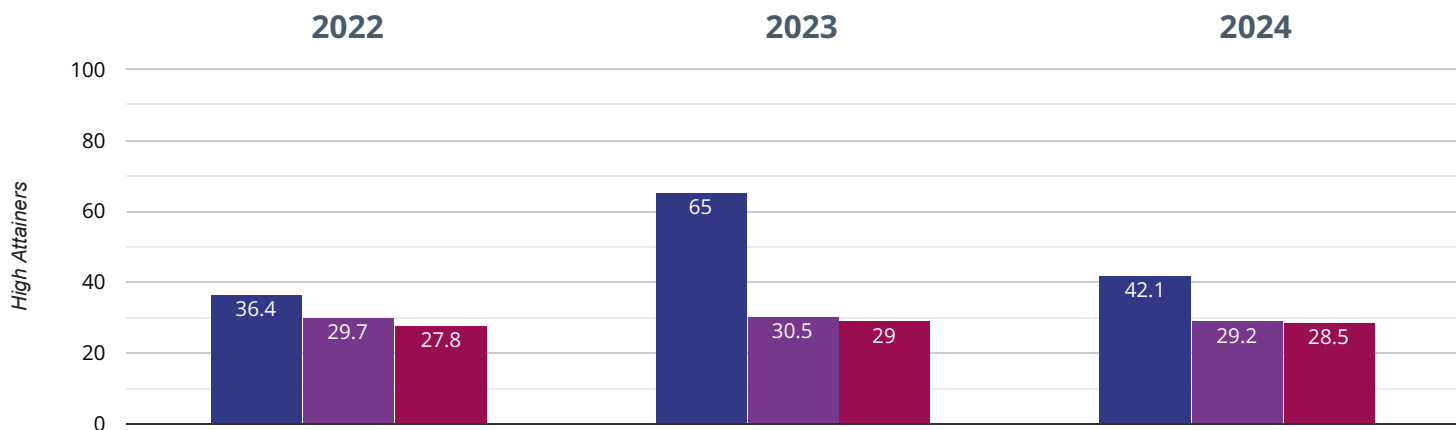

If you have any queries regarding the data within the Real Time Data graphs, please **contact your Local Authority.**

ASHCHURCH PRIMARY SCHOOL

Brought to you by *the NCER*

📖 Reading - achieved standard

100% in 2024

10% points rise since 2023

9.1% points rise since 2022

■ Ashchurch Primary School ■ Gloucestershire (234) ■ NCER National (16130)

Reading - high attainers

42.1% in 2024

22.9% points drop since 2023

5.7% points rise since 2022