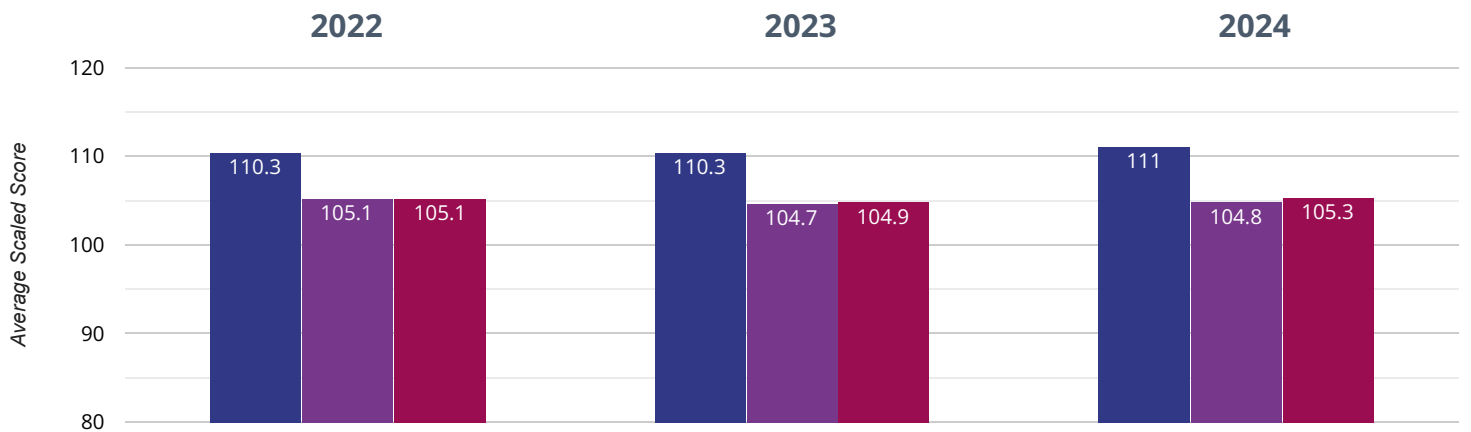

+ Maths - average scaled score

108.3 in 2024

0.9 points drop since 2023

0.3 points drop since 2022

■ Ashchurch Primary School ■ Gloucestershire (234) ■ NCER National (16130)

? GPS - achieved standard

100% in 2024

10% points rise since 2023

9.1% points rise since 2022

■ Ashchurch Primary School ■ Gloucestershire (234) ■ NCER National (16130)

? GPS - high attainers

57.9% in 2024

7.1% points drop since 2023

5.7% points drop since 2022

■ Ashchurch Primary School ■ Gloucestershire (234) ■ NCER National (16130)

? GPS - average scaled score

111 in 2024

0.7 points rise since 2023

0.7 points rise since 2022

■ Ashchurch Primary School ■ Gloucestershire (234) ■ NCER National (16130)

RWM - achieved standard

78.9% in 2024

6.1% points drop since 2023

1.6% points rise since 2022

Ashchurch Primary School Gloucestershire (234) NCER National (16130)

RWM - high attainers

5.3% in 2024

4.7% points drop since 2023