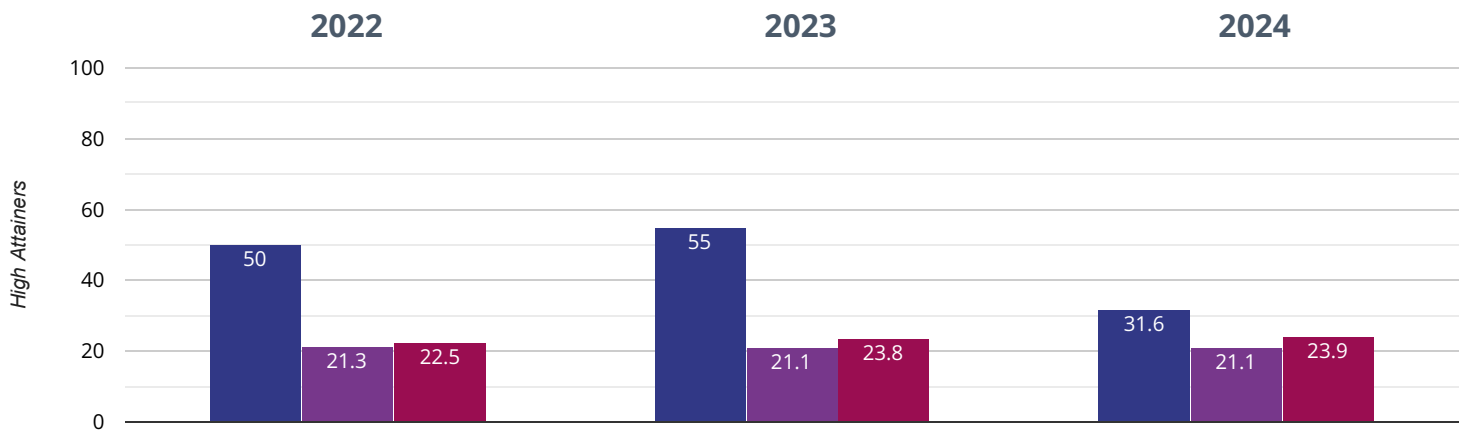

✎ Writing - achieved standard

78.9% in 2024

6.1% points drop since 2023

1.6% points rise since 2022

■ Ashchurch Primary School ■ Gloucestershire (234) ■ NCER National (16130)

✎ Writing - high attainers

15.8% in 2024

0.8% points rise since 2023

15.8% points rise since 2022

■ Ashchurch Primary School ■ Gloucestershire (234) ■ NCER National (16130)

+ Maths - achieved standard

100% in 2024

15% points rise since 2023

9.1% points rise since 2022

■ Ashchurch Primary School ■ Gloucestershire (234) ■ NCER National (16130)

+ Maths - high attainers

31.6% in 2024

23.4% points drop since 2023

18.4% points drop since 2022

■ Ashchurch Primary School ■ Gloucestershire (234) ■ NCER National (16130)