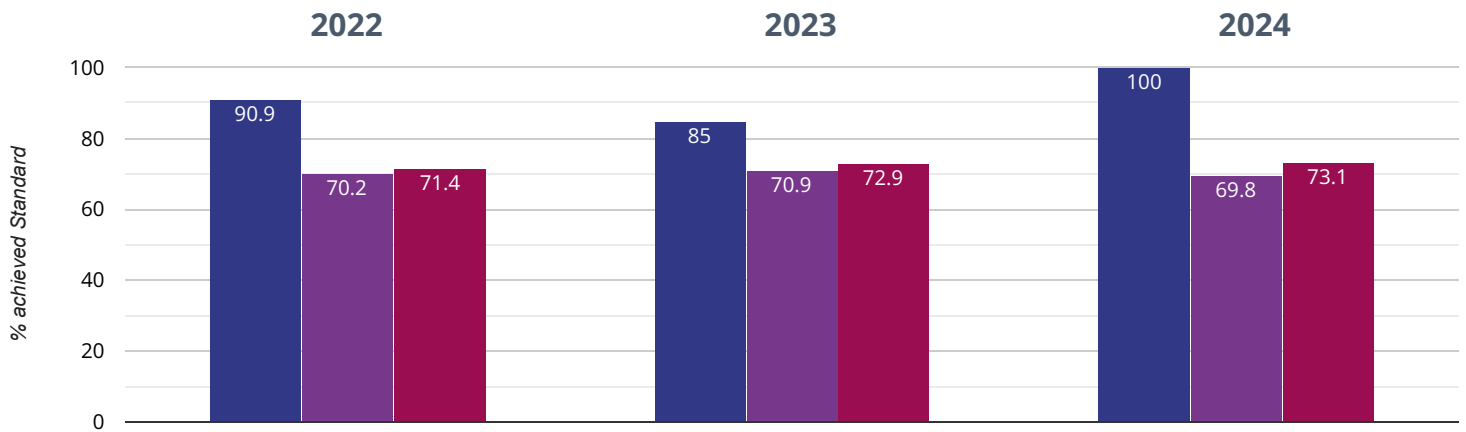

✎ Writing - achieved standard

78.9% in 2024

6.1% points drop since 2023

1.6% points rise since 2022

■ Ashchurch Primary School ■ Gloucestershire (234) ■ NCER National (16130)

✎ Writing - high attainers

15.8% in 2024

0.8% points rise since 2023

15.8% points rise since 2022

■ Ashchurch Primary School ■ Gloucestershire (234) ■ NCER National (16130)

+ Maths - achieved standard

100% in 2024

15% points rise since 2023

9.1% points rise since 2022