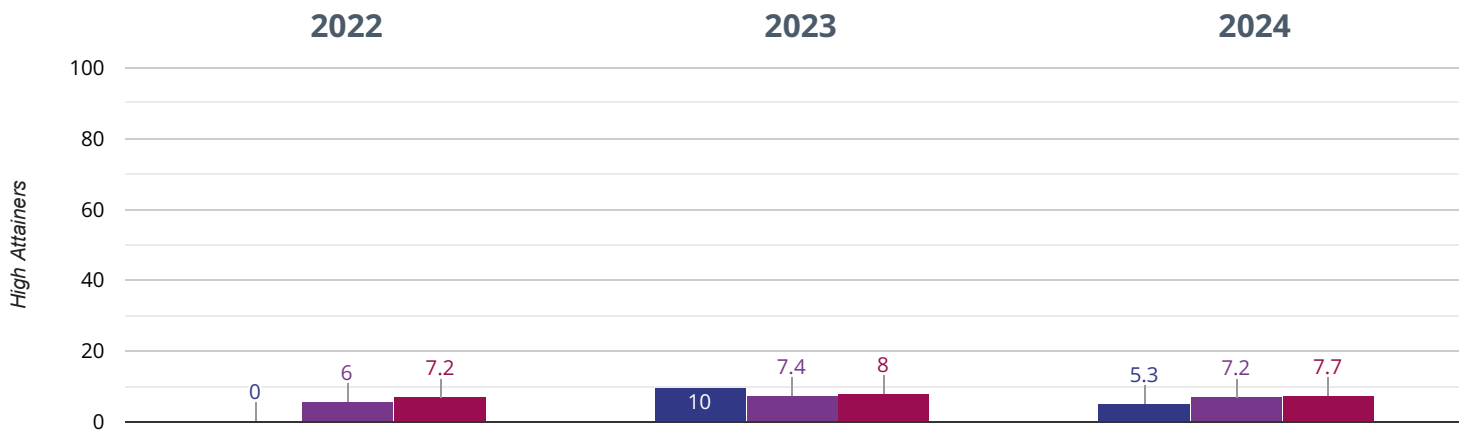

10% points rise since 2023

9.1% points rise since 2022

■ Ashchurch Primary School ■ Gloucestershire (234) ■ NCER National (16130)

? GPS - high attainers

57.9% in 2024

7.1% points drop since 2023

5.7% points drop since 2022

■ Ashchurch Primary School ■ Gloucestershire (234) ■ NCER National (16130)

? GPS - average scaled score

111 in 2024

0.7 points rise since 2023

0.7 points rise since 2022

■ Ashchurch Primary School ■ Gloucestershire (234) ■ NCER National (16130)

RWM - achieved standard

78.9% in 2024

6.1% points drop since 2023

1.6% points rise since 2022

Ashchurch Primary School Gloucestershire (234) NCER National (16130)

RWM - high attainers

5.3% in 2024

4.7% points drop since 2023

5.3% points rise since 2022

Ashchurch Primary School Gloucestershire (234) NCER National (16130)