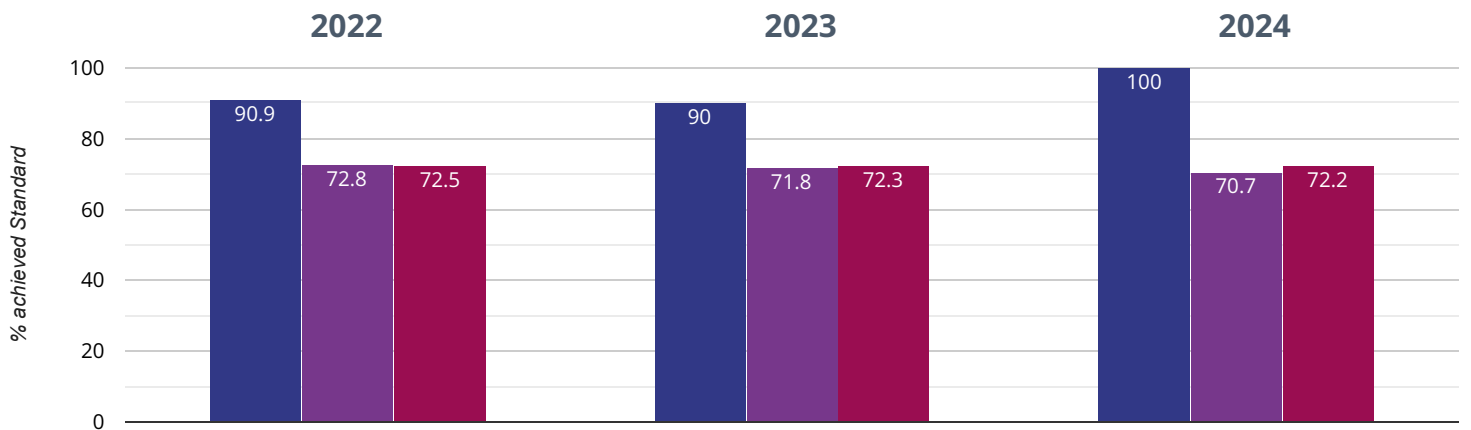

■ Ashchurch Primary School ■ Gloucestershire (234) ■ NCER National (16130)

+ Maths - high attainers

31.6% in 2024

23.4% points drop since 2023

18.4% points drop since 2022

■ Ashchurch Primary School ■ Gloucestershire (234) ■ NCER National (16130)

+ Maths - average scaled score

108.3 in 2024

0.9 points drop since 2023

0.3 points drop since 2022

■ Ashchurch Primary School ■ Gloucestershire (234) ■ NCER National (16130)

? GPS - achieved standard

100% in 2024

10% points rise since 2023

9.1% points rise since 2022

■ Ashchurch Primary School ■ Gloucestershire (234) ■ NCER National (16130)

? GPS - high attainers

57.9% in 2024

7.1% points drop since 2023

5.7% points drop since 2022