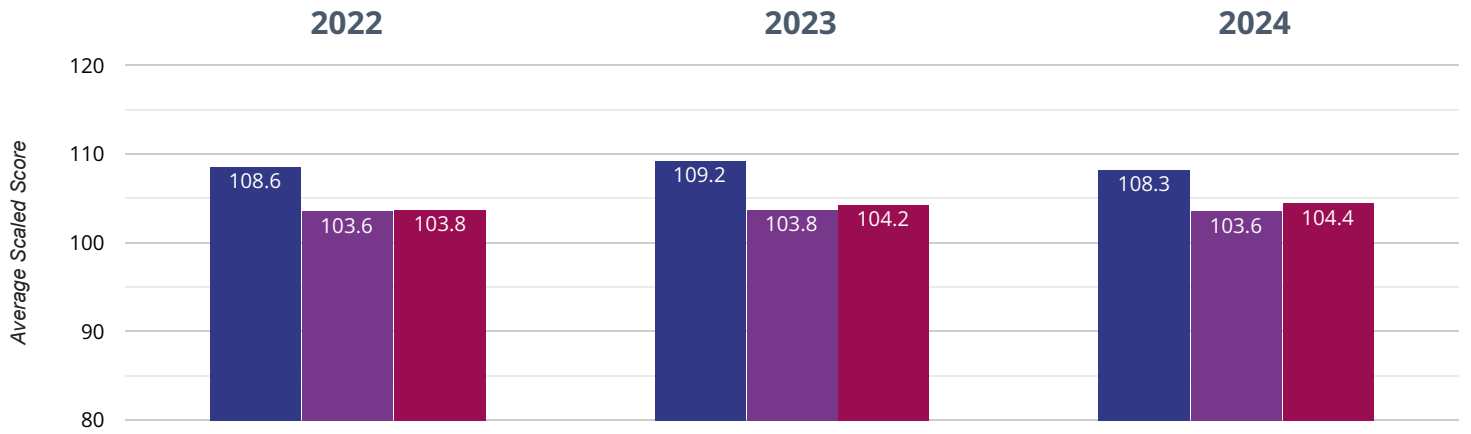

0.8% points rise since 2023

15.8% points rise since 2022

■ Ashchurch Primary School ■ Gloucestershire (234) ■ NCER National (16130)

+ Maths - achieved standard

100% in 2024

15% points rise since 2023

9.1% points rise since 2022

■ Ashchurch Primary School ■ Gloucestershire (234) ■ NCER National (16130)

+ Maths - high attainers

31.6% in 2024

23.4% points drop since 2023

18.4% points drop since 2022

■ Ashchurch Primary School ■ Gloucestershire (234) ■ NCER National (16130)

+ Maths - average scaled score

108.3 in 2024

0.9 points drop since 2023

0.3 points drop since 2022

■ Ashchurch Primary School ■ Gloucestershire (234) ■ NCER National (16130)

? GPS - achieved standard

100% in 2024

10% points rise since 2023

9.1% points rise since 2022

■ Ashchurch Primary School ■ Gloucestershire (234) ■ NCER National (16130)

? GPS - high attainers

57.9% in 2024

7.1% points drop since 2023

5.7% points drop since 2022