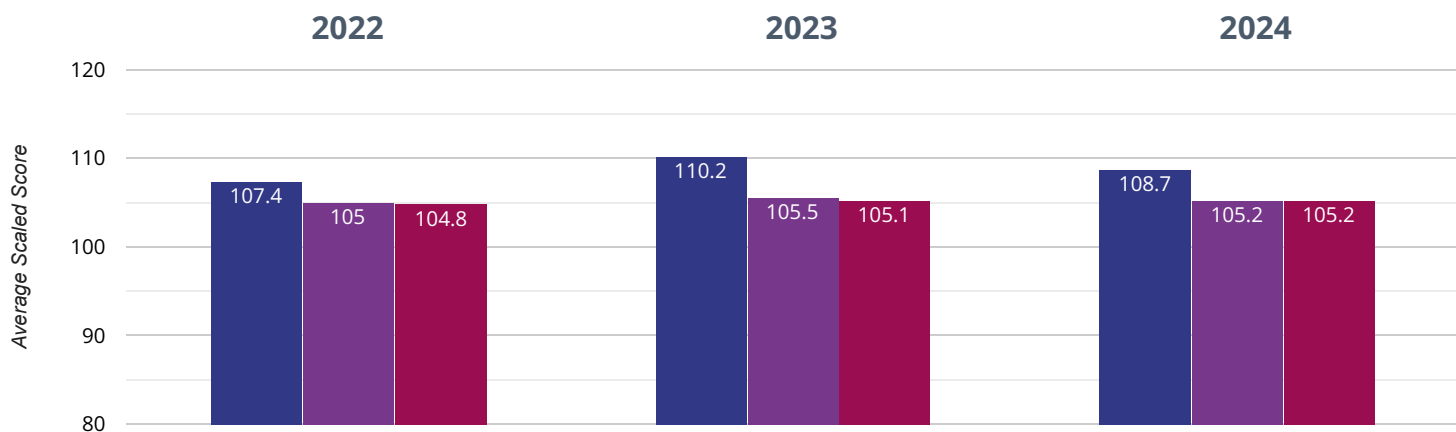

If you have any queries regarding the data within the Real Time Data graphs, please **contact your Local Authority.**

ASHCHURCH PRIMARY SCHOOL

Brought to you by *the NCER*

📖 Reading - achieved standard

100% in 2024

10% points rise since 2023

9.1% points rise since 2022

■ Ashchurch Primary School ■ Gloucestershire (234) ■ NCER National (16130)

Reading - high attainers

42.1% in 2024

22.9% points drop since 2023

5.7% points rise since 2022

■ Ashchurch Primary School ■ Gloucestershire (234) ■ NCER National (16130)

Reading - average scaled score

108.7 in 2024

1.5 points drop since 2023

1.3 points rise since 2022

■ Ashchurch Primary School ■ Gloucestershire (234) ■ NCER National (16130)

✎ Writing - achieved standard

78.9% in 2024

6.1% points drop since 2023

1.6% points rise since 2022

■ Ashchurch Primary School ■ Gloucestershire (234) ■ NCER National (16130)

✎ Writing - high attainers

15.8% in 2024