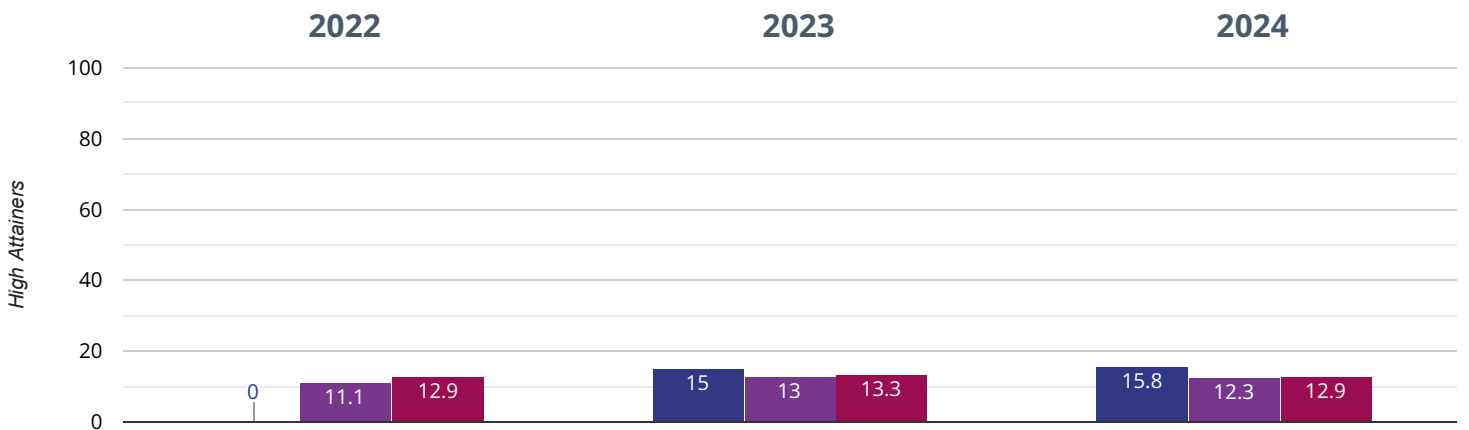

✎ Writing - achieved standard

78.9% in 2024

6.1% points drop since 2023

1.6% points rise since 2022

■ Ashchurch Primary School ■ Gloucestershire (234) ■ NCER National (16130)

✎ Writing - high attainers

15.8% in 2024

0.8% points rise since 2023

15.8% points rise since 2022

■ Ashchurch Primary School ■ Gloucestershire (234) ■ NCER National (16130)

+ Maths - achieved standard

100% in 2024

15% points rise since 2023

9.1% points rise since 2022