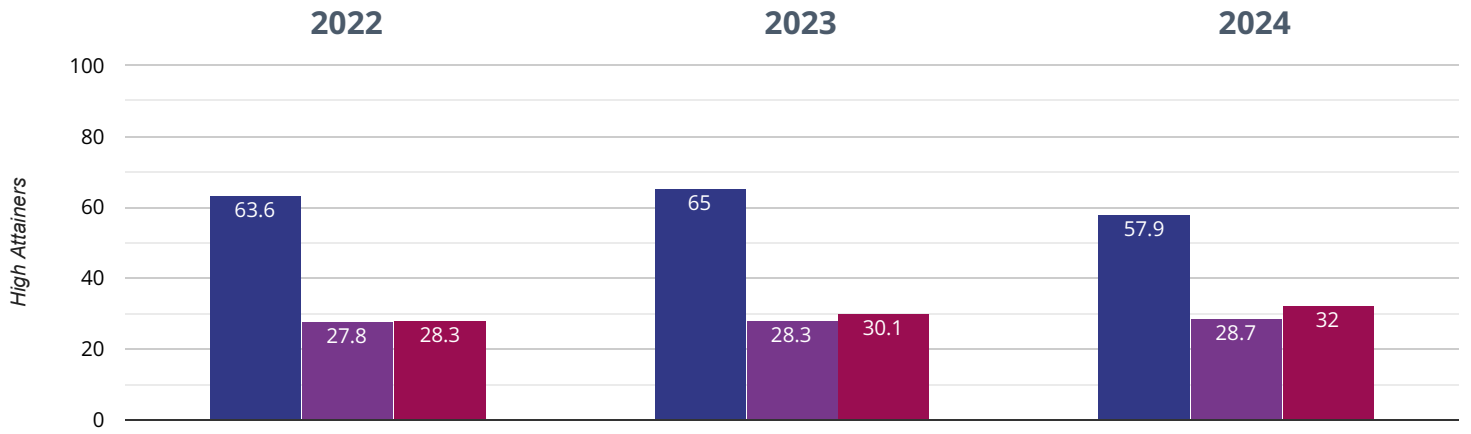

■ Ashchurch Primary School ■ Gloucestershire (234) ■ NCER National (16130)

+ Maths - high attainers

31.6% in 2024

23.4% points drop since 2023

18.4% points drop since 2022

■ Ashchurch Primary School ■ Gloucestershire (234) ■ NCER National (16130)

+ Maths - average scaled score

108.3 in 2024

0.9 points drop since 2023

0.3 points drop since 2022

■ Ashchurch Primary School ■ Gloucestershire (234) ■ NCER National (16130)

? GPS - achieved standard

100% in 2024

10% points rise since 2023

9.1% points rise since 2022

■ Ashchurch Primary School ■ Gloucestershire (234) ■ NCER National (16130)

? GPS - high attainers

57.9% in 2024

7.1% points drop since 2023

5.7% points drop since 2022